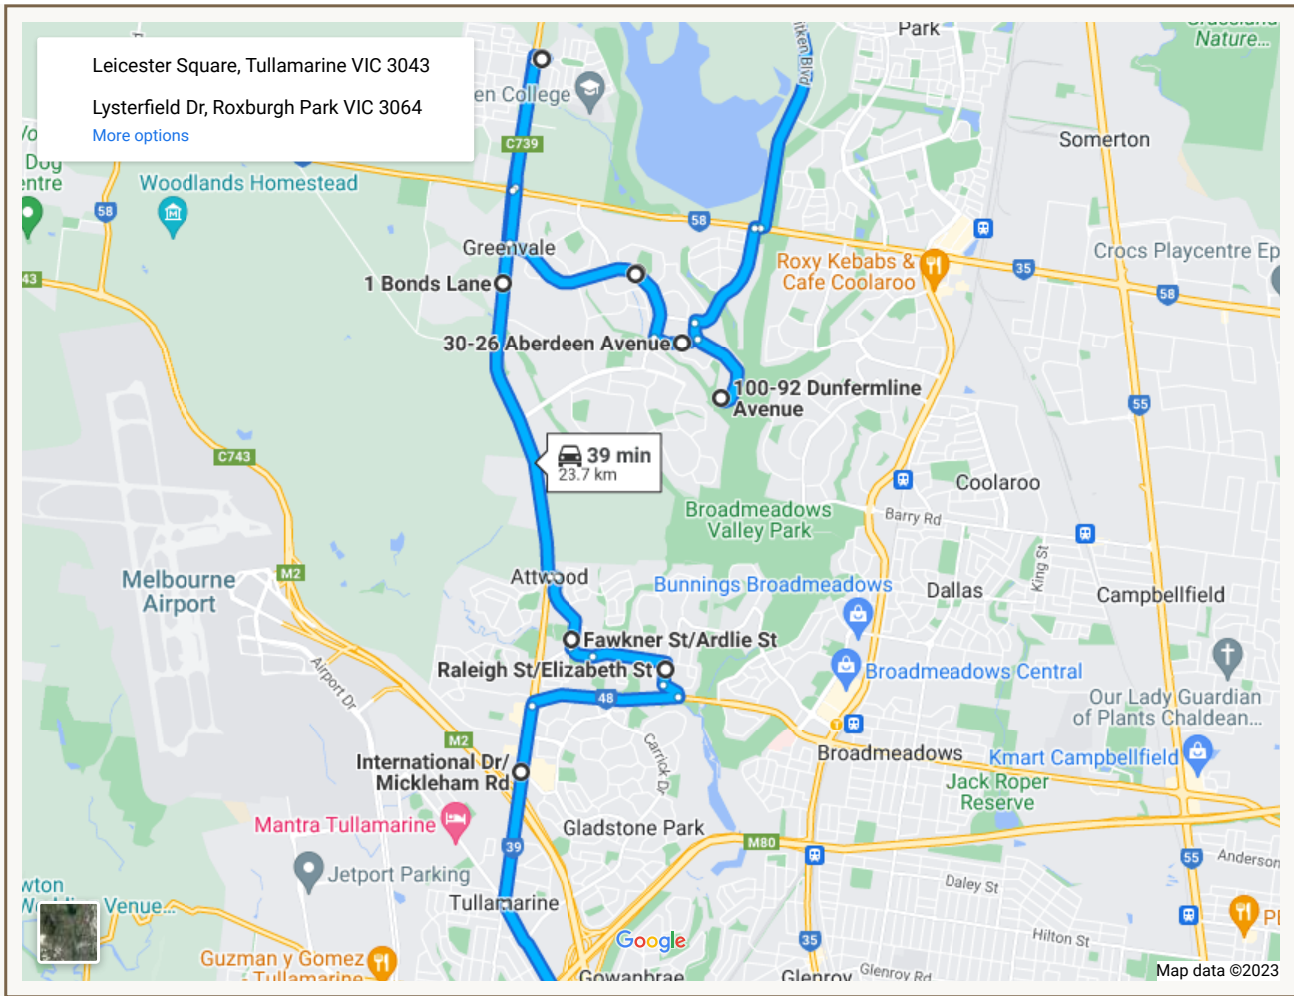

### Notes

2023 Route - Effective Term 2

#### Timetable (AM)

Time	Stop Location
	<b>Tullamarine</b>
7:20am	Coventry Street (Leicester Square)
	<b>Gladstone Park</b>
7:27am	Mickleham Road (Gladstone Park Shopping Centre)
	<b>West Meadows</b>
7:33am	Elizabeth Street (Raleigh Street)
7:35am	West Meadows Tavern
	<b>Greenvale</b>
7:39am	Mickleham Road (Edara Circuit)
7:42am	Lemonwood Drive (Blossom Drive)
7:45am	Dellamore Blvd (Mickleham Road)
7:48am	Hillview Road (French Road)
7:54am	Greenvale Drive (Ambleside Road)
7:57am	Aberdeen Avenue (Maclachlan Court)
8:00am	103 Dunfermline Avenue
8:10am	<b>Kolbe Catholic College</b>

#### Timetable (PM)

Time	Stop Location
3:25pm	<b>Kolbe Catholic College</b>
	<b>Greenvale</b>
3:35pm	103 Dunfermline Avenue
3:38pm	Aberdeen Avenue (Maclachlan Court)
3:40pm	Greenvale Drive (Ambleside Road)
3:47pm	Mickleham Road (Edara Circuit)
3:50pm	Lemonwood Drive (Blossom Drive)
3:55pm	Dellamore Blvd (Mickleham Road)
4:00pm	Hillview Road (French Road)
	<b>West Meadows</b>
4:10pm	West Meadows Tavern
4:12pm	Elizabeth Street (Raleigh Street)
	<b>Gladstone Park</b>
4:18pm	Mickleham Road (Gladstone Park Shopping Centre)
	<b>Tullamarine</b>
4:25pm	Coventry Street (Leicester Square)

### Map

Last Updated: 23-May-2023