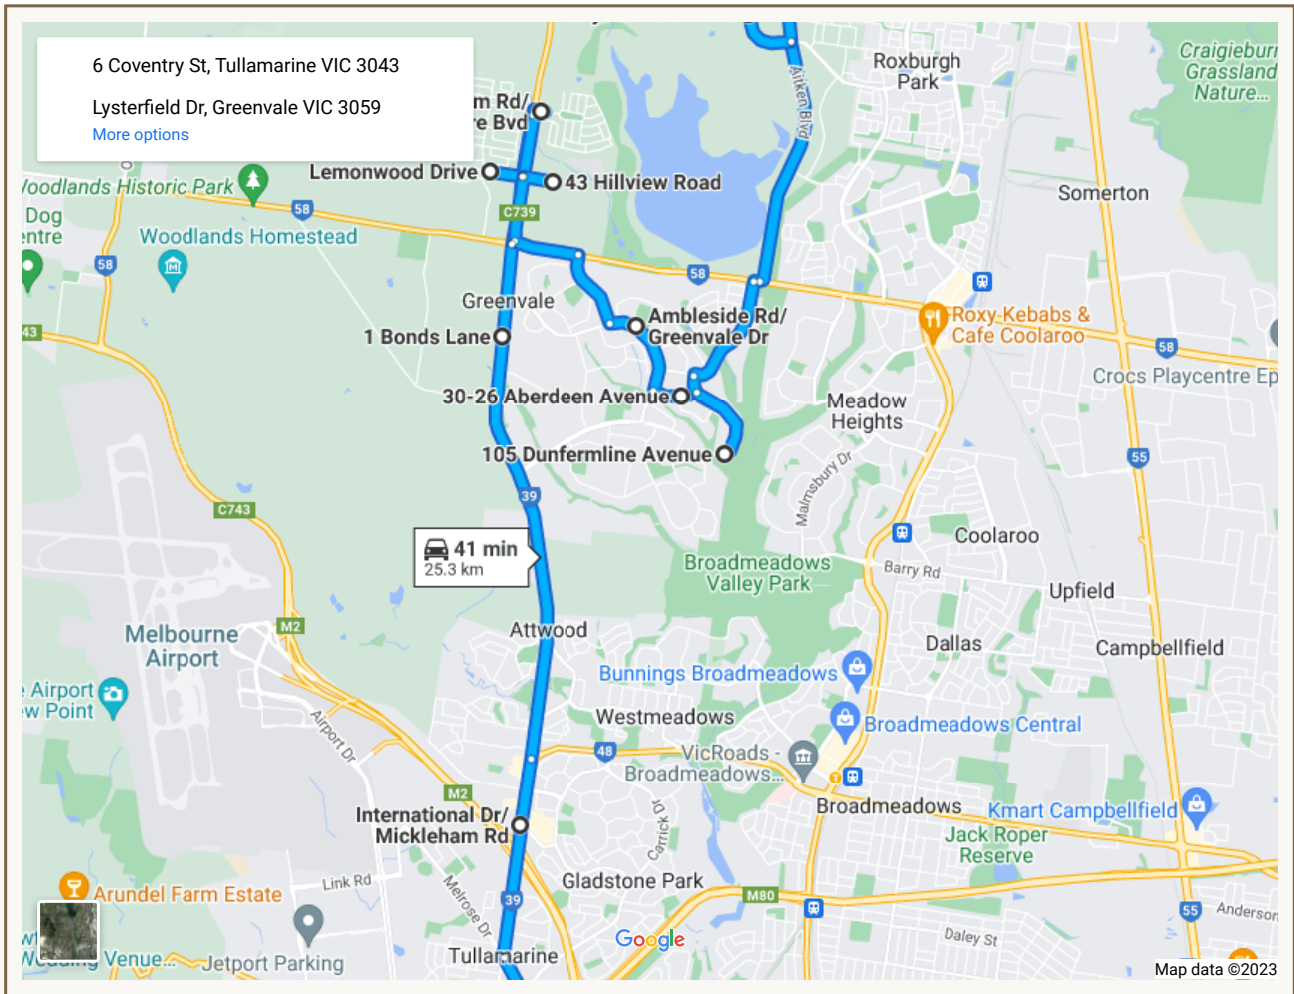

Gladstone Park - Kolbe Catholic College

Fare

Contact Kolbe Catholic College for fare details

Schools Serviced

Kolbe Catholic College

Notes

2023 Route

Timetable (AM)

| Time | Stop Location |
|--------|---|
| | Tullamarine |
| 7:25am | Coventry Street (Leicester Square) |
| | Gladstone Park |
| 7:31am | Mickleham Road (Gladstone Park Shopping Centre) |
| | Greenvale |
| 7:38am | Mickleham Road (Edara Circuit) |
| 7:42am | Lemonwood Drive (Blossom Drive) |
| 7:45am | Dellamore Blvd (Mickleham Road) |
| 7:48am | Hillview Road (French Road) |
| 7:54am | Greenvale Drive (Ambleside Road) |
| 7:57am | Aberdeen Avenue (Maclachlan Court) |
| 8:00am | 103 Dunfermline Avenue |
| | Roxburgh Park |
| 8:11am | Fairways Boulevard (Mossman Way) |
| 8:15am | <i>Kolbe Catholic College</i> |

Timetable (PM)

| Time | Stop Location |
|--------|---|
| 3:25pm | <i>Kolbe Catholic College</i> |
| | Roxburgh Park |
| 3:29pm | Fairways Boulevard (Mossman Way) |
| | Roxburgh Park |
| 3:39pm | Greenvale Drive (Ambleside Road) |
| 3:42pm | Aberdeen Avenue (Maclachlan Court) |
| 3:45pm | 103 Dunfermline Avenue |
| 3:52pm | Mickleham Road (Edara Circuit) |
| 3:56pm | Lemonwood Drive (Blossom Drive) |
| 3:59pm | Dellamore Blvd (Mickleham Road) |
| 4:02pm | Hillview Road (French Road) |
| | Gladstone Park |
| 4:09pm | Mickleham Road (Gladstone Park Shopping Centre) |
| | Tullamarine |
| 4:15pm | Coventry Street (Leicester Square) |

Map

Last Updated: 1-Feb-2023