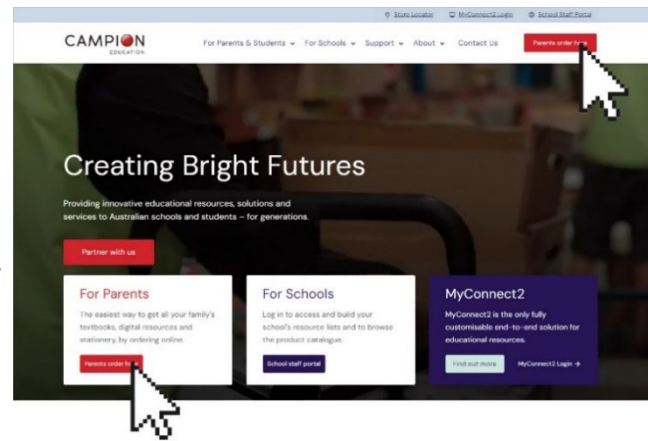

Your local retail service centre:

48 Latitude Boulevard
Thomastown VIC